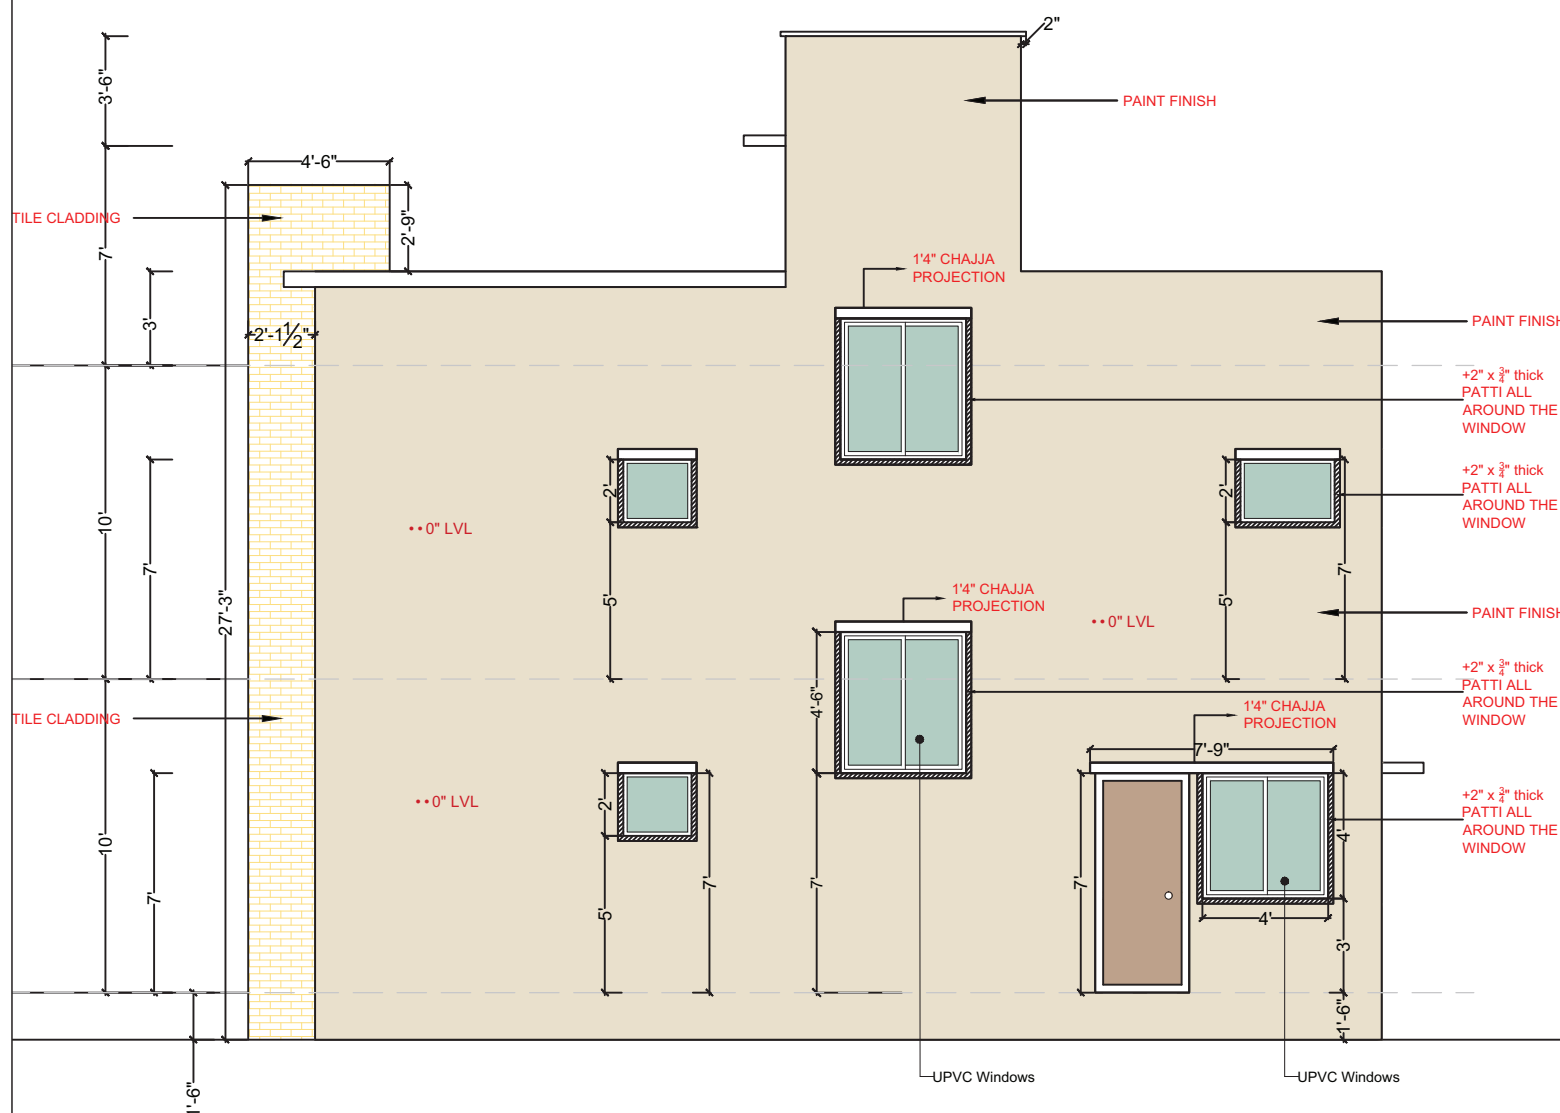

EAST ELEVATION

SOUTH ELEVATION

PROJECT
VILLA ORCHIDS
KOWKUR
SECBAD
CLIENT
MODI PROPERTIES & INVESTMENTS PVT LTD
TITLE
ARCHITECTURAL DRAWING
WORKING DRAWING

WEST FACING VILLA-A2

DRAWING DETAILS  
ELEVATION DETAILS

Scale:	
Drawn by:	SAROJ
Checked by:	AR
Date:	15.06.18;03-10-17
Drawing Code:	AR--VILLA-W
Sheet No:	

INTERIOR CONSULTANTS:

**ARDES**  
 ARCHITECTS & INTERIOR DESIGNERS  
 7-1-212,SHIV-BAGH, AMEERPET, HYDERBAD.  
 040-23753316; email: mailardes@gmail.com