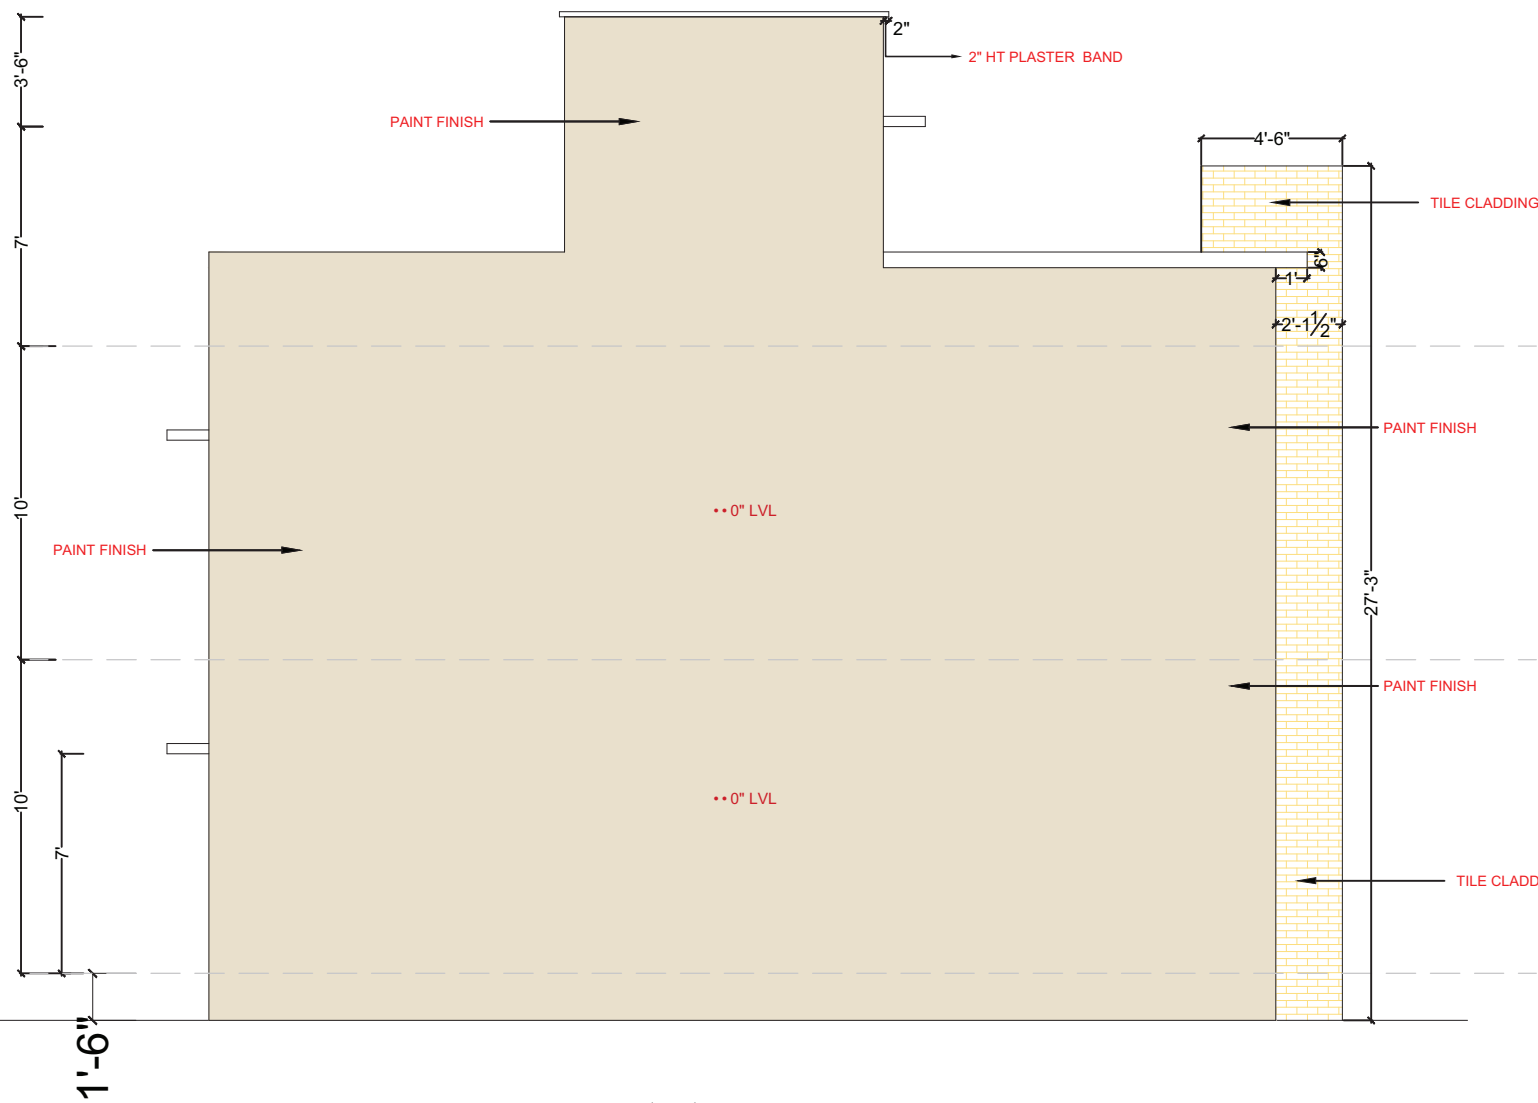

SOUTH ELEVATION

PROJECT

VILLA ORCHIDS

KOWKUR

SECBAD

CLIENT

MODI PROPERTIES & INVESTMENTS PVT LTD

TITLE

ARCHITECTURAL DRAWING

WORKING DRAWING

EAST FACING VILLA-C1

DRAWING DETAILS

ELEVATION DETAILS

Scale:

Drawn by: SAROJ

Checked by: AR

Date: 15.06.18;03-10-17

Drawing Code: AR--VILLA-E

Sheet No:

INTERIOR CONSULTANTS:

ARDES
ARCHITECTS & INTERIOR DESIGNERS

7-1-212,SHIV-BAGH, AMEERPET, HYDERBAD.
040-23753316; email: mailardes@gmail.com