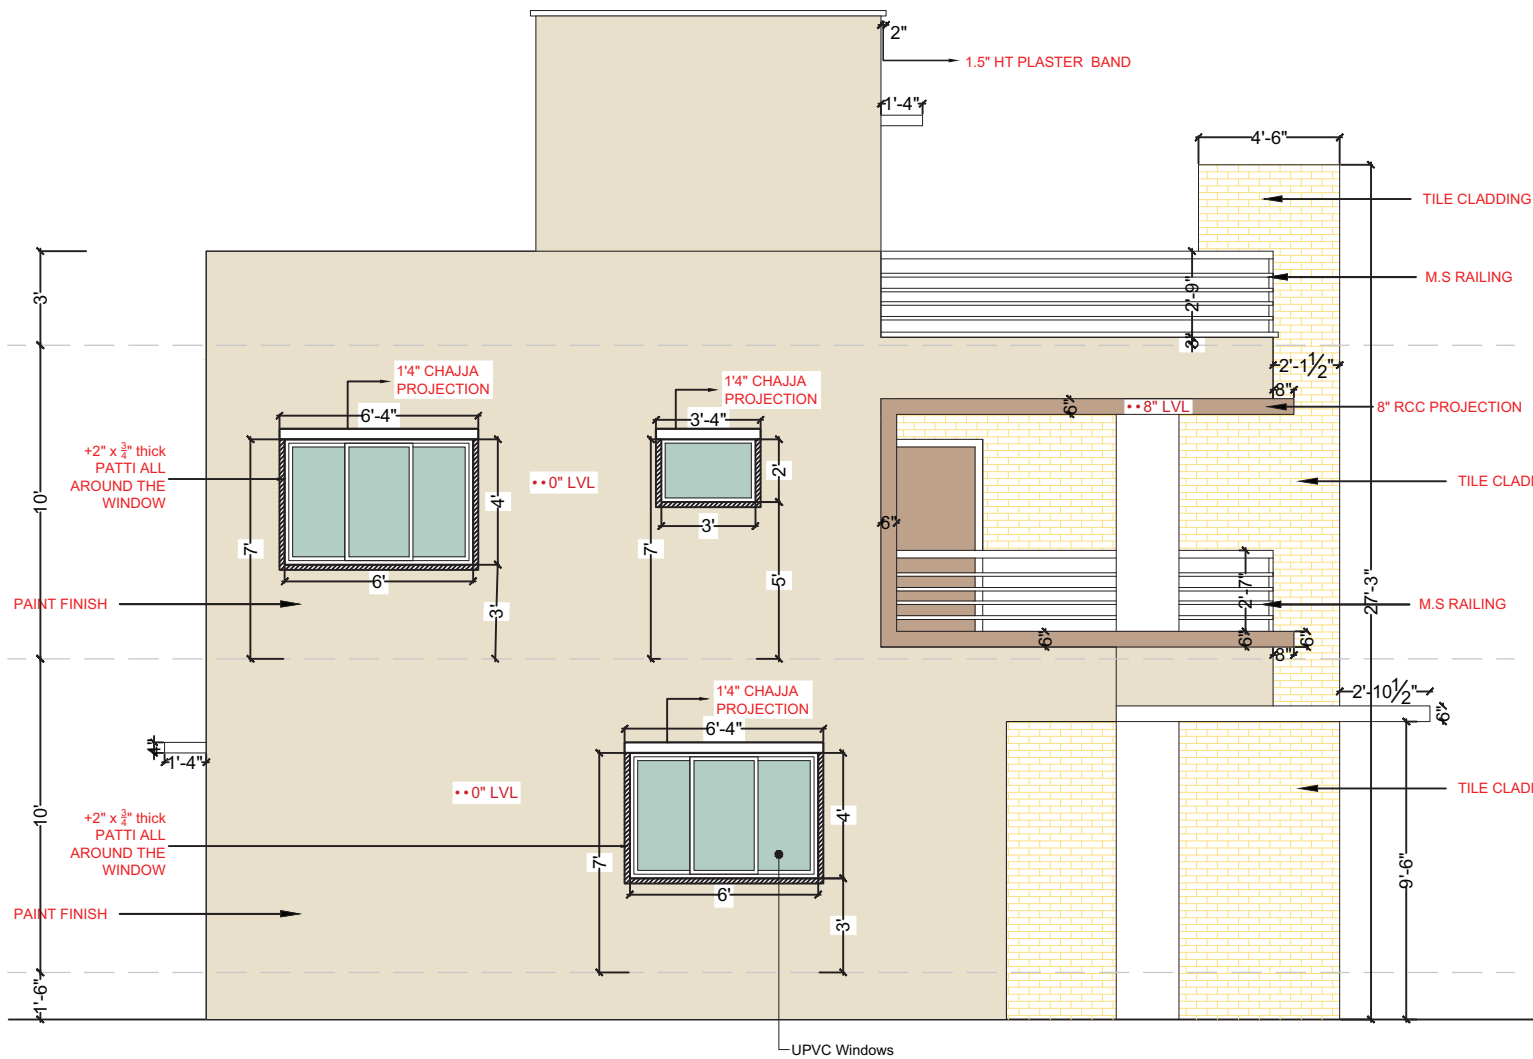

NORTH ELEVATION

PROJECT

VILLA ORCHIDS

KOWKUR

SECBAD

CLIENT

MODI PROPERTIES & INVESTMENTS PVT LTD

TITLE

ARCHITECTURAL DRAWING

WORKING DRAWING

WEST FACING VILLA-C2

DRAWING DETAILS

ELEVATION DETAILS

Scale:

Drawn by: SAROJ

Checked by: AR

Date: 15.06.18;03-10-17

Drawing Code: AR--VILLA-W

Sheet No:

INTERIOR CONSULTANTS:

ARDES
ARCHITECTS & INTERIOR DESIGNERS

7-1-212,SHIV-BAGH, AMEERPET, HYDERBAD.
040-23753316; email: mailardes@gmail.com