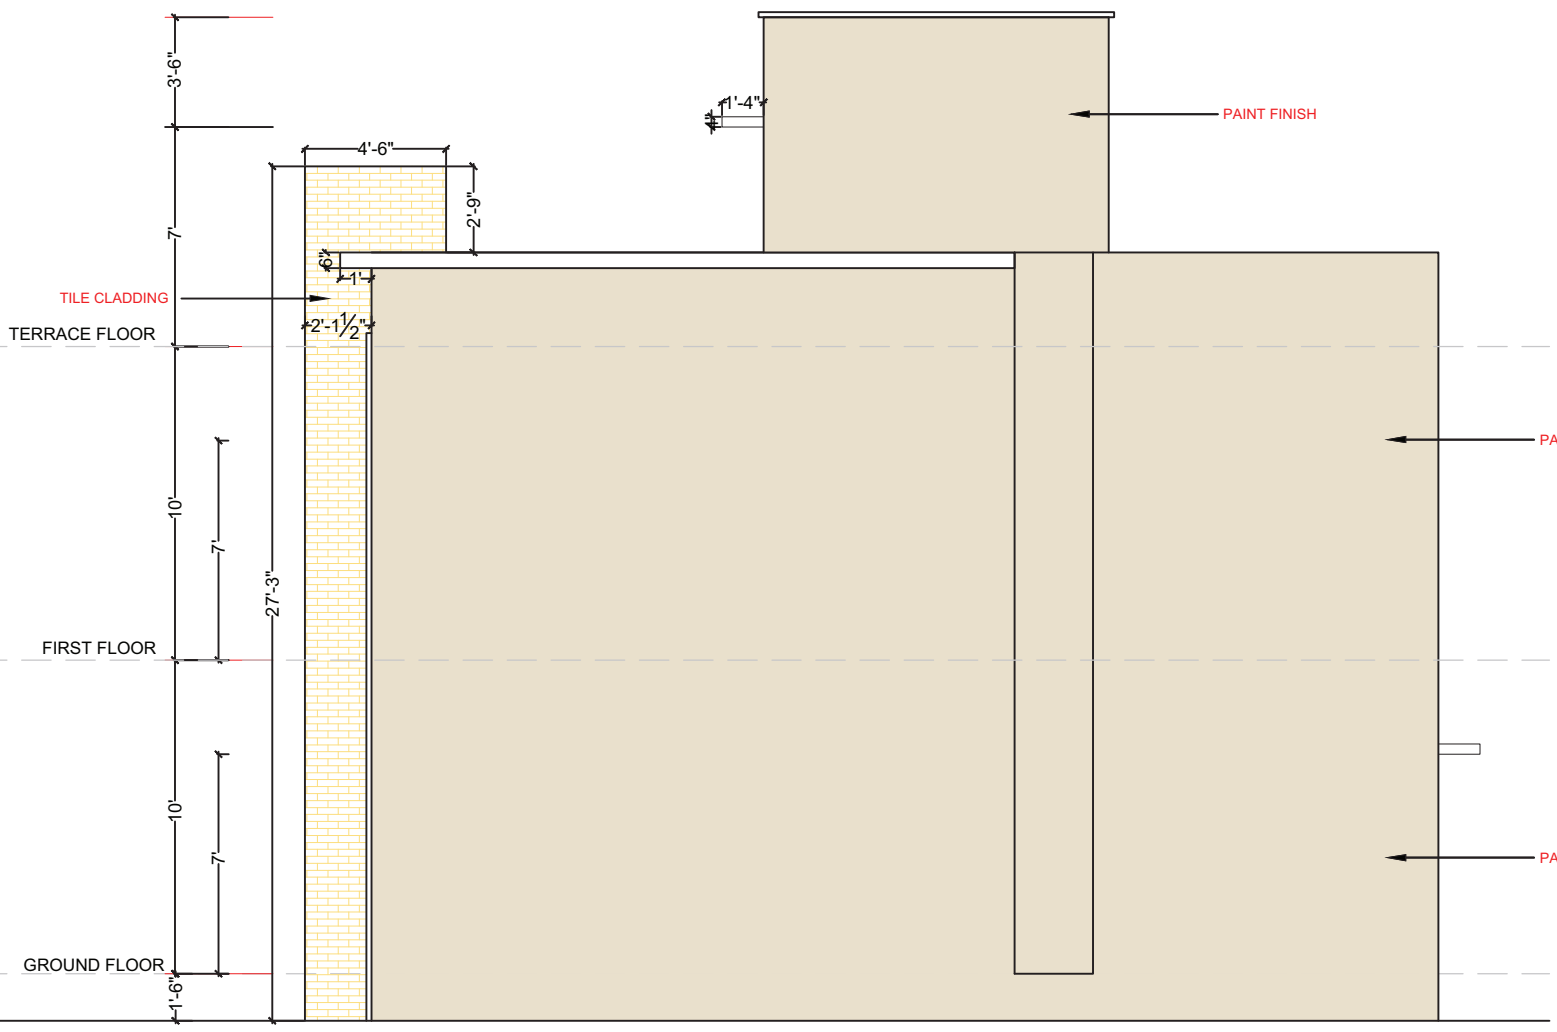

EAST ELEVATION

SOUTH ELEVATION

PROJECT
VILLA ORCHIDS
KOWKUR
SECBAD
CLIENT
MODI PROPERTIES & INVESTMENTS PVT LTD
TITLE
ARCHITECTURAL DRAWING
WORKING DRAWING

WEST FACING VILLA-C2

DRAWING DETAILS
ELEVATION DETAILS

Scale:	
Drawn by:	SAROJ
Checked by:	AR
Date:	15.06.18;03-10-17
Drawing Code:	AR--VILLA-W
Sheet No:	

INTERIOR CONSULTANTS:

ARDES
 ARCHITECTS & INTERIOR DESIGNERS
 7-1-212,SHIV-BAGH, AMEERPET, HYDERBAD.
 040-23753316; email: mailardes@gmail.com