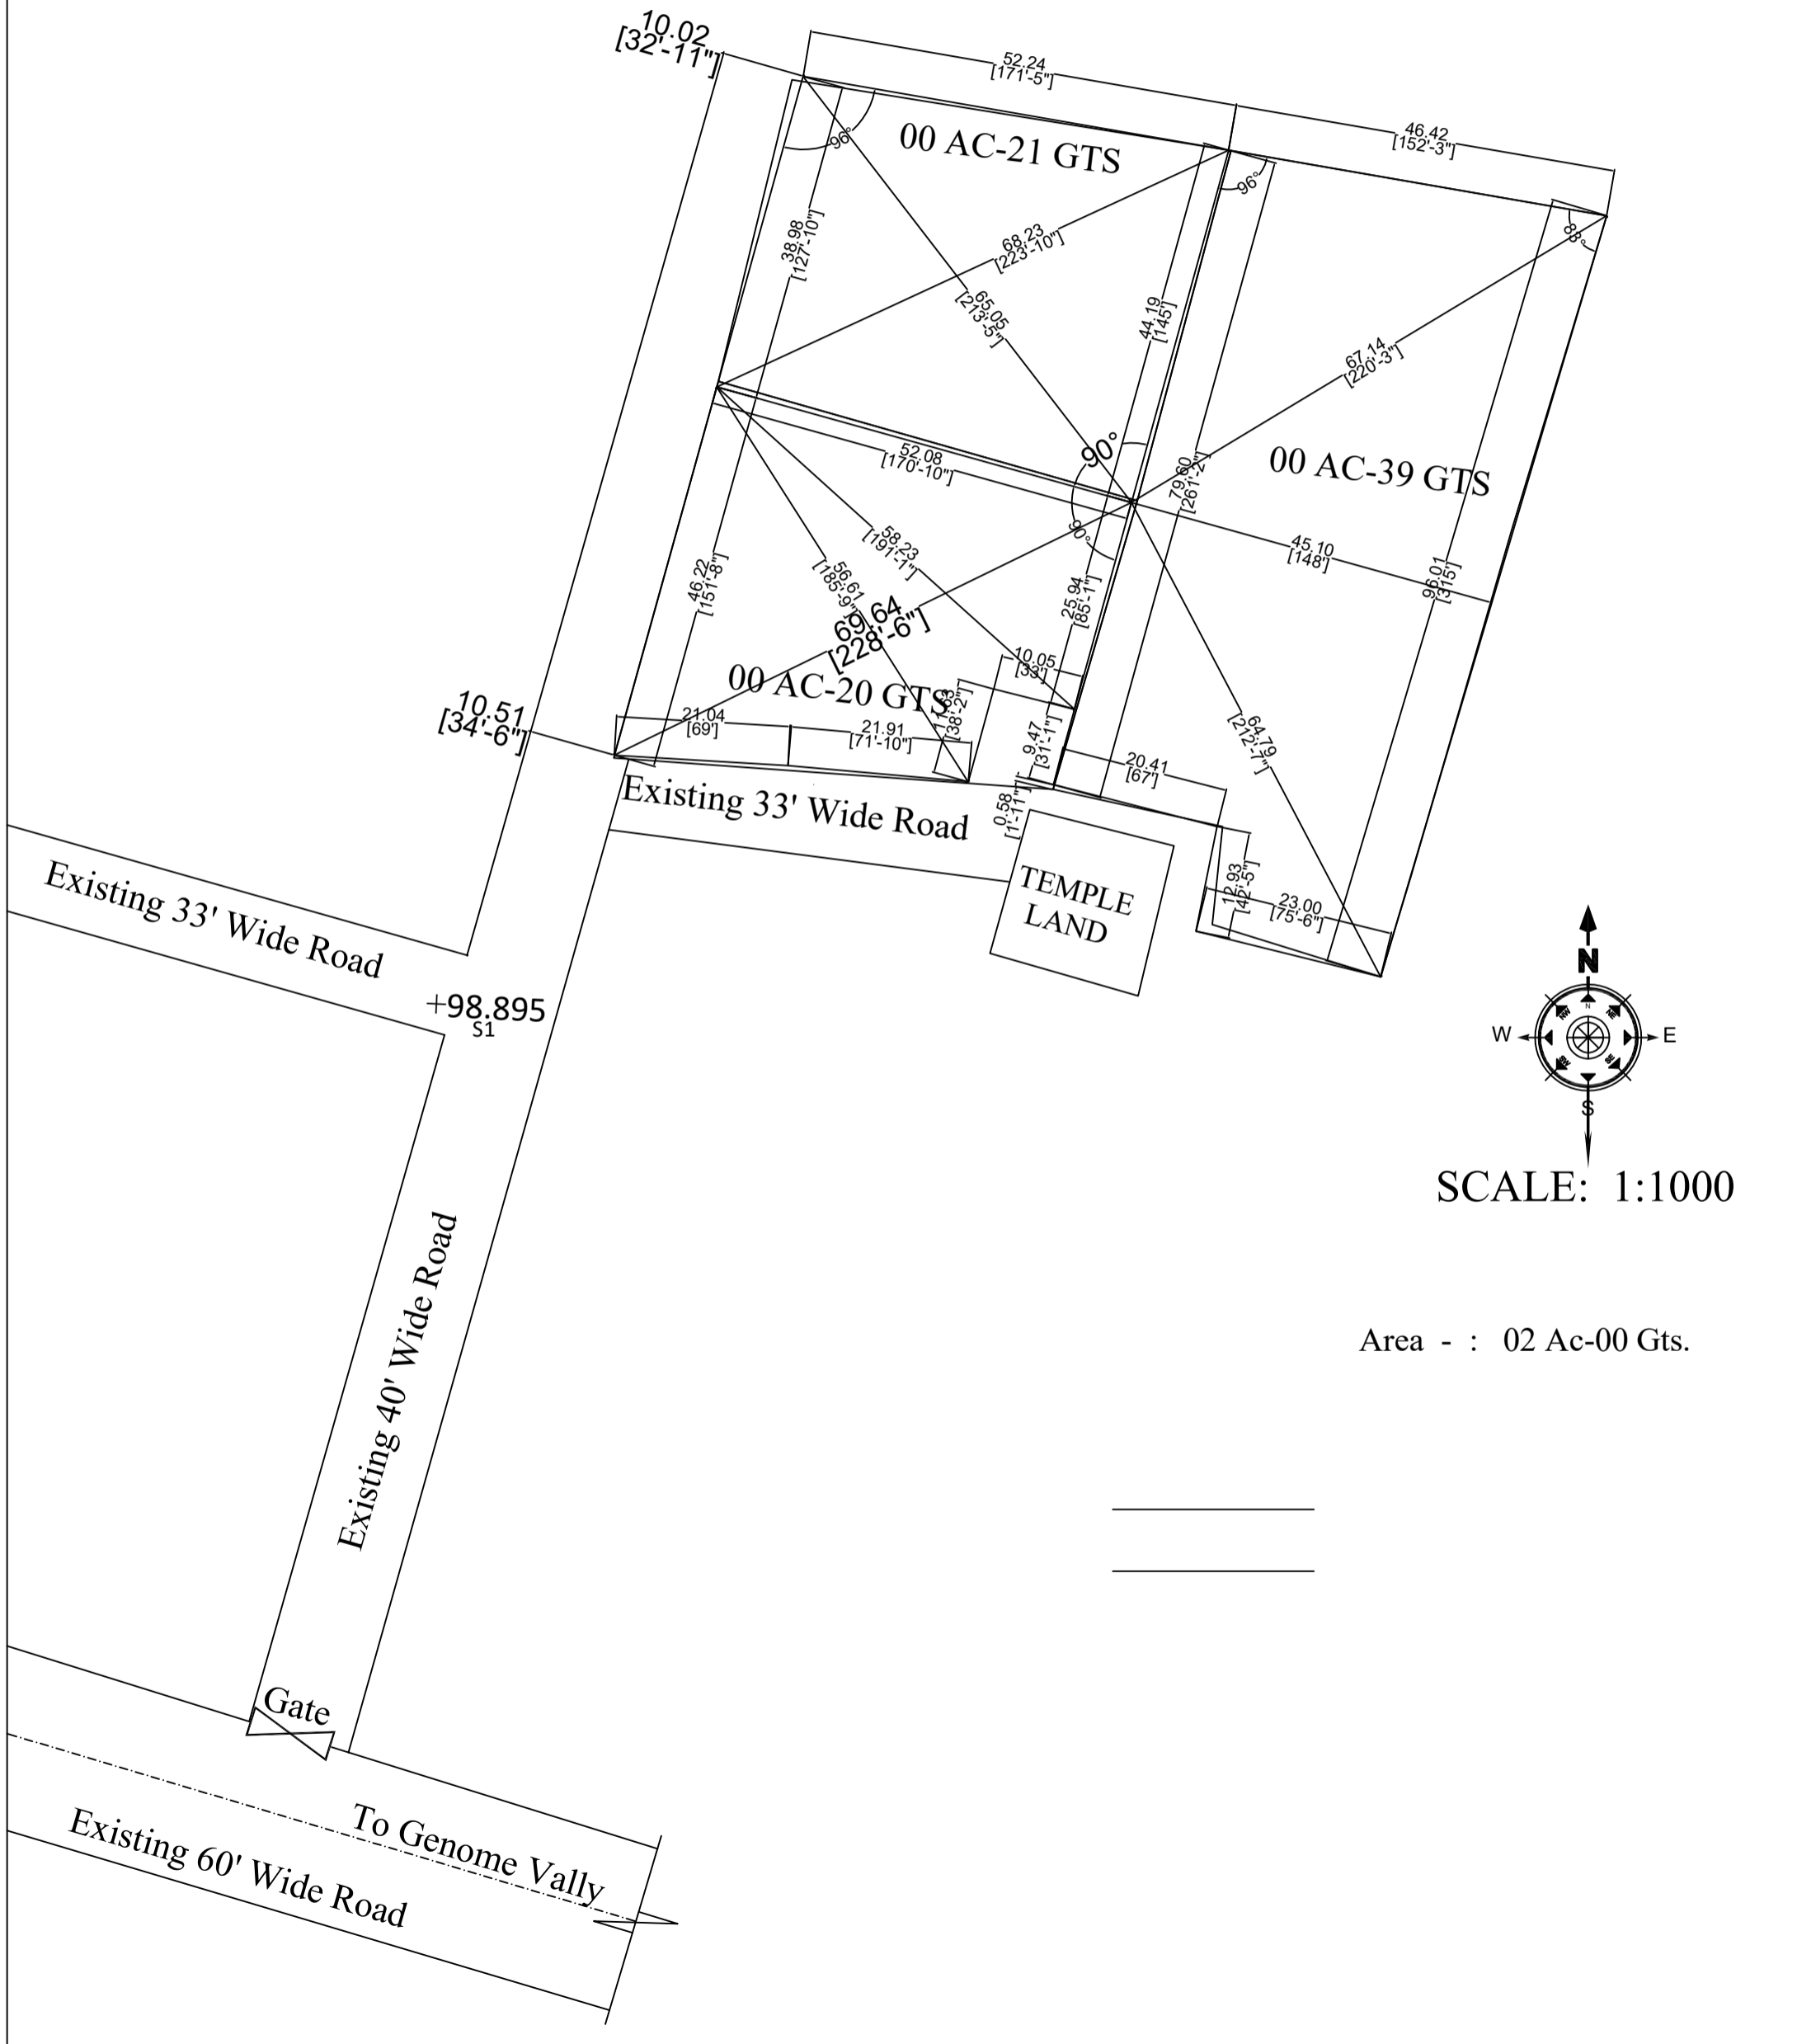

Plan Showing the Land in Survey No's:31 part of Muraharpally (V),  
 Medchal (M), Medchal-Malkajgiri District (Old Ranga Reddy District).

SCALE: 1:1000

Area - : 02 Ac-00 Gts.

\_\_\_\_\_  
 \_\_\_\_\_