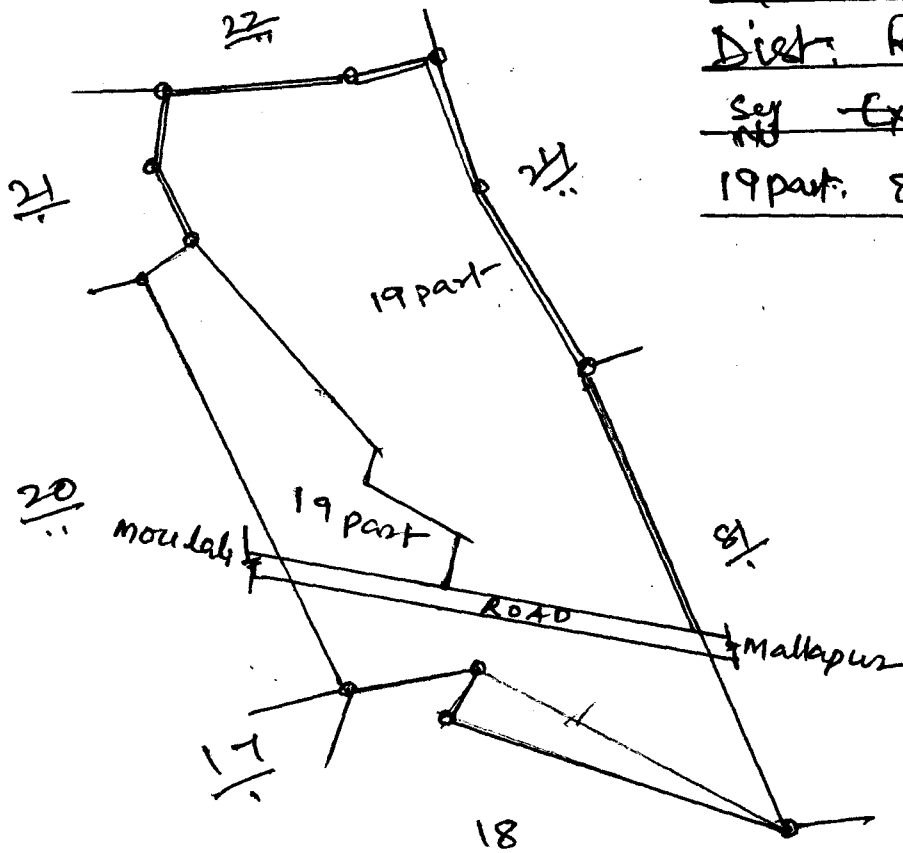

Location map of syano. 19 part situated at
 Mallapur (v) Uppal Mandal Rang Reddy Dist

scale: 16" = one mile

Village: Mallapur

Mandal Uppal

Dist: Rang Reddy

Syano Extent Suddre bits

19 part: 8.06

prep work by
 Jolly Mrs.
 Uppal.