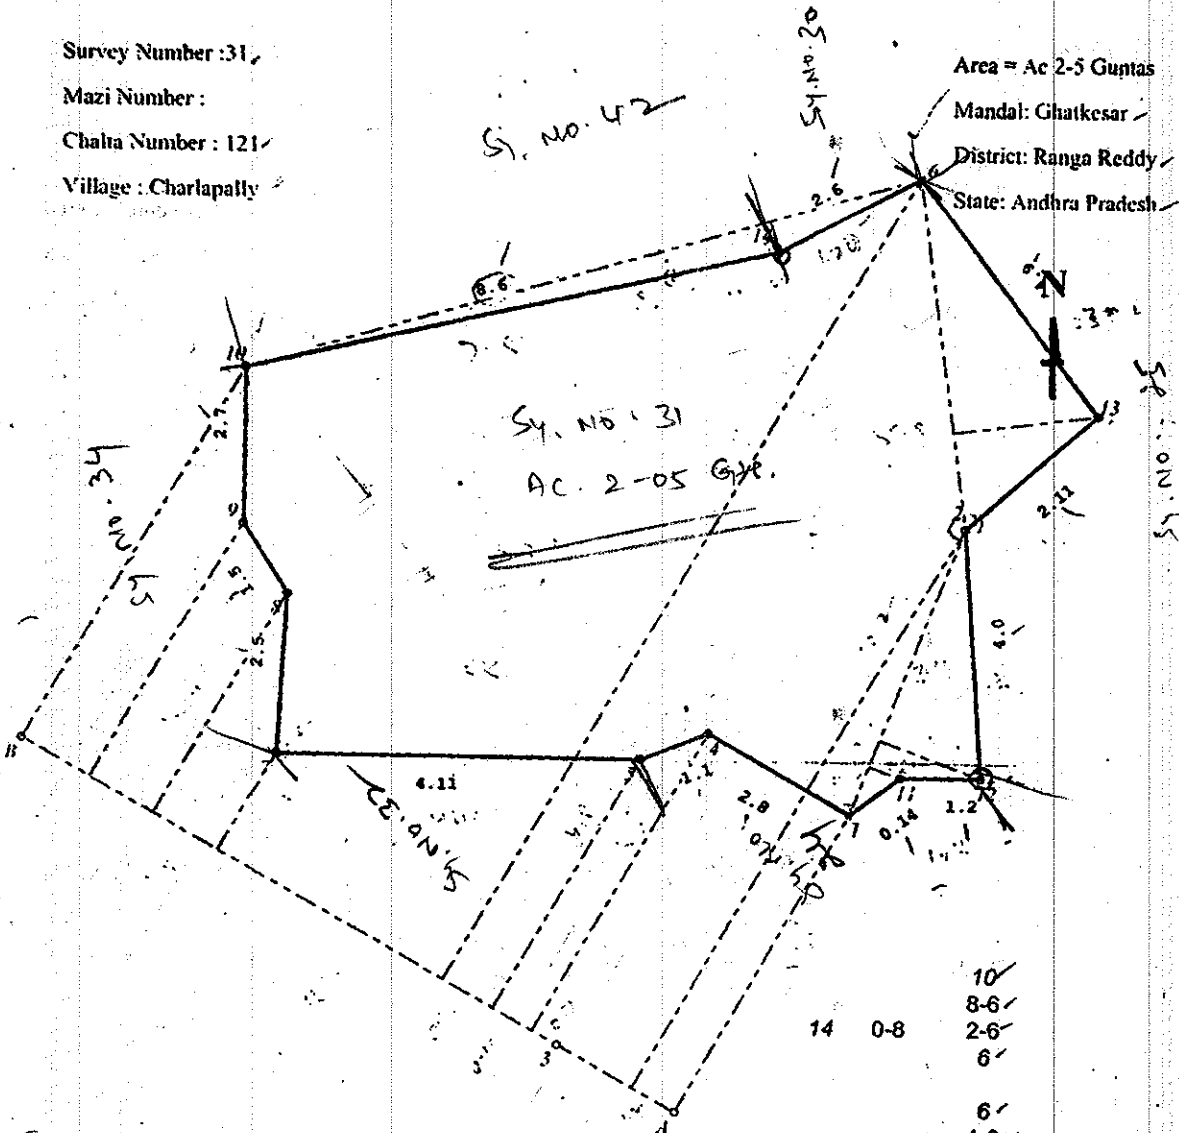

Survey Number : 31
 Mazi Number :
 Chalta Number : 121
 Village : Charlapally

Area = Ac 2-5 Guntas
 Mandal: Ghatkesar
 District: Ranga Reddy
 State: Andhra Pradesh

Scale : 1 in 1006
 Units : Chain-Anna
 1 Chain = 33ft

10		
8-6		
2-6		
6		
6		
4-0		
1-8	2-4	13
2		
2		
3-11		
0-7	1-10	12
0-13	0-8	11
1		
B		
1-3	6-12	10
1-2	4-10	9
1-2	4-0	8
3-15	1-12	7
0-14	14-8	6
0-11	4-8	5
0-7	5-6	4
1-5	0-0	3
0-12	10-2	2
0-0	5-8	1
A		

Boleanna
 COD
 2/12/02

18/10/05