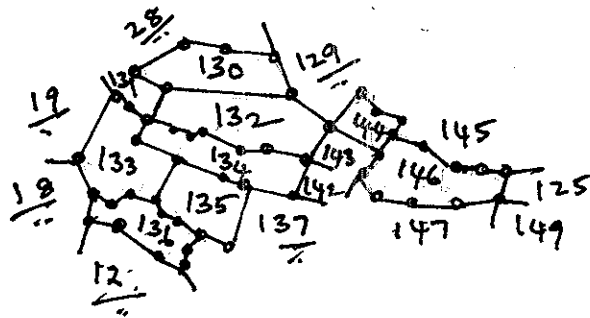

Touch Map of sy NOS: 130, 132, 133, 134, 135, 136, 144 & 146  
AT CHERLAPALLY (V9) GHATKESARA (MANDAL) R.R.D

Scale: 8" = 1 Mile  
Village: Cherlapally  
Mandal: Ghatkesara

T. R. P.   
(S)

**MANDAL SURVEYAR**  
Ghatkesara Mandal  
Ranga Reddy Dist