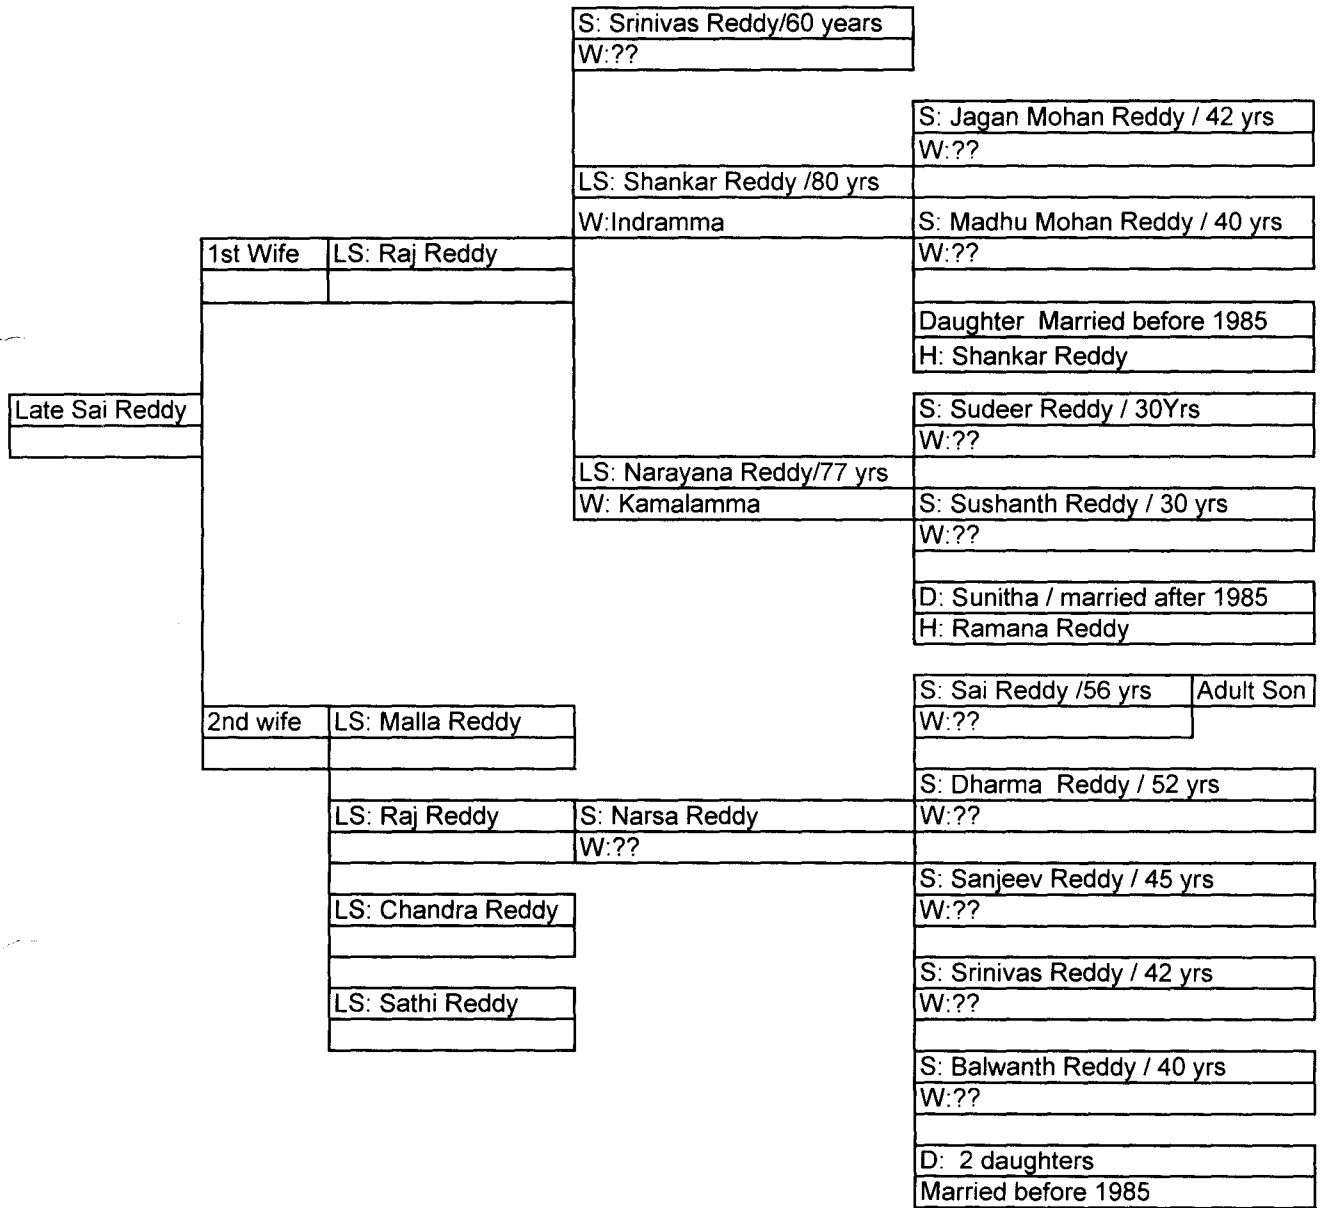

FAMILY TREE

Family Name: Mogula

Land Details : Ac _____ Gts. In Sy. No. 202, 203, 204, 205 & 206 of Kowkur Village, Malkajgiri Mandal, R.R. district.

Legend

S- Son W- Wife L : Late M- Married Age _ Name / yrs
 D- Daughter H- Husban ?? : Info required NA: Info not available