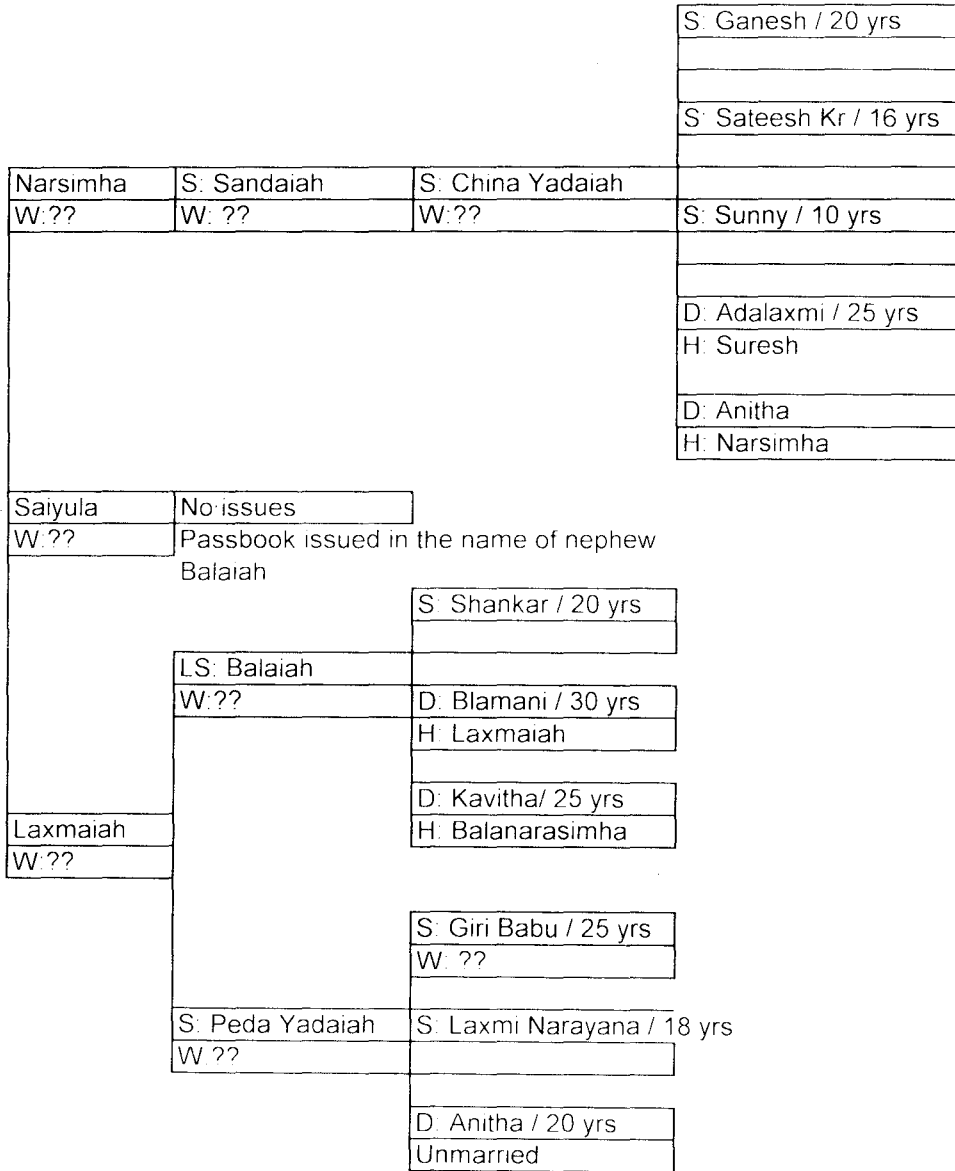

FAMILY TREE

Family Name : Pandigari

Land Details : Ac 0-36 Gts In Sy. No 96 of Cherlapally Village, Ghatkesar Mandal, R R. district.

Legend

S- Son                      W- Wife                      L : Late                      M- Married                      Age \_ Name / yrs  
 D- Daughter              H- Husband                  ?? : Info required              NA: Info not available

Ramulamma		
Sister		
Maisaiah	S. Bondaiah / 38 yrs	No issues
W:??	W:??	
		S. Venkatesh/ 20 yrs
S. Mallaiah		
W:??		2 daughters married
Ellaiah		2 daughters unmarried
W:??		
		S. Babu / 25 yrs
		W ??
S Ramaiah		S Chitti babu / 22 yrs
W:??		W: ??
		S. Srinivas / 18 yrs
		D. Lalitha / 30 yrs
		S. Vamma/ 25 yrs
		Widow
D. Nagamma / 40 yrs		
Married		

FAMILY TREE

Family Name: Dappu

Land Details : Ac 0-36 Gts. In Sy. No.96 of Cherlapally Village, Ghatkesar Mandal, R.R. district

Legend

S- Son            W- Wife            L : Late            M- Married            Age \_ Name / yrs  
 D- Daughter   H- Husband       ?? : Info required    NA: Info not available