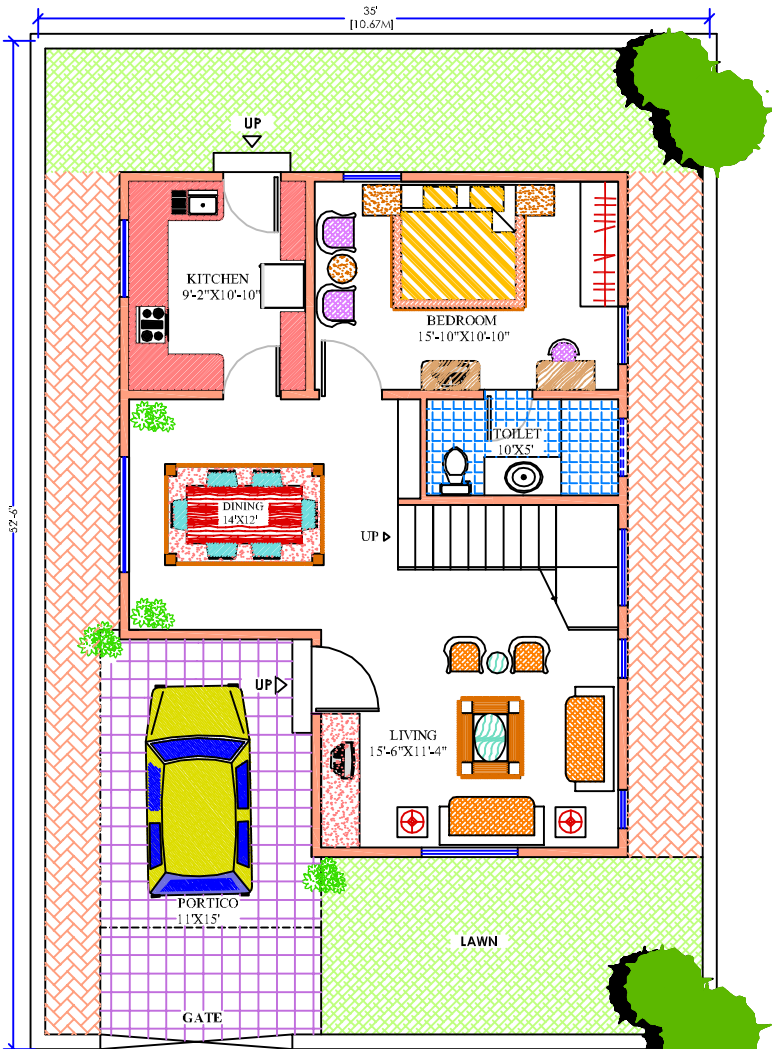

GROUND FLOOR PLAN