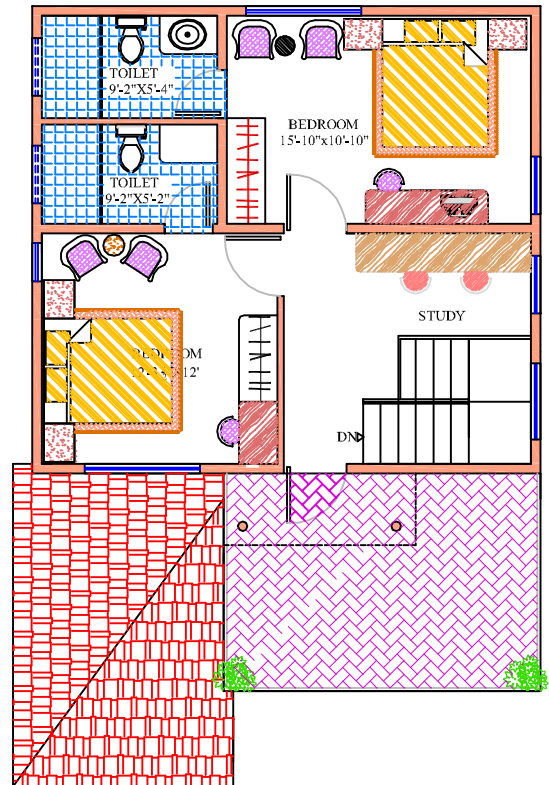

FIRST FLOOR PLAN

NORTH FACING PLOT

Developers/Builders:

MODI
PROPERTIES &
INVESTMENTS.PVT.LTD.

DATE 30-07-05, 29-06-05

SCALE 1"=8'

DEALT BY AR.PRANATHI

CHKD BY AR. ANAND SAGAR

Architectural Associates
8-1-383, R.P.Road,
Secunderabad-3