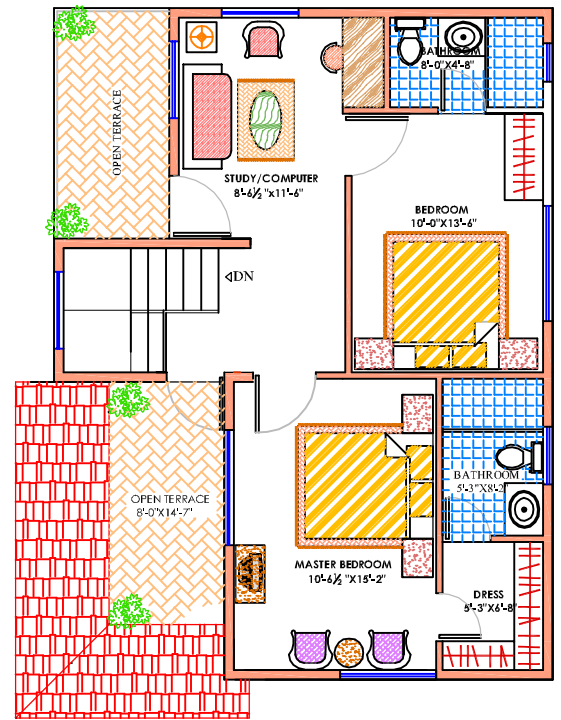

FIRST FLOOR PLAN

WEST FACING PLOT

Developers/Builders:

MODI
PROPERTIES &
INVESTMENTS.PVT.LTD.

DATE 30-07-05, 29-06-05

SCALE 1"=8'

DEALT BY AR.PRANATHI

CHKD BY AR. ANAND SAGAR

Architectural Associates
8-1-383, R.P.Road,
Secunderabad-3