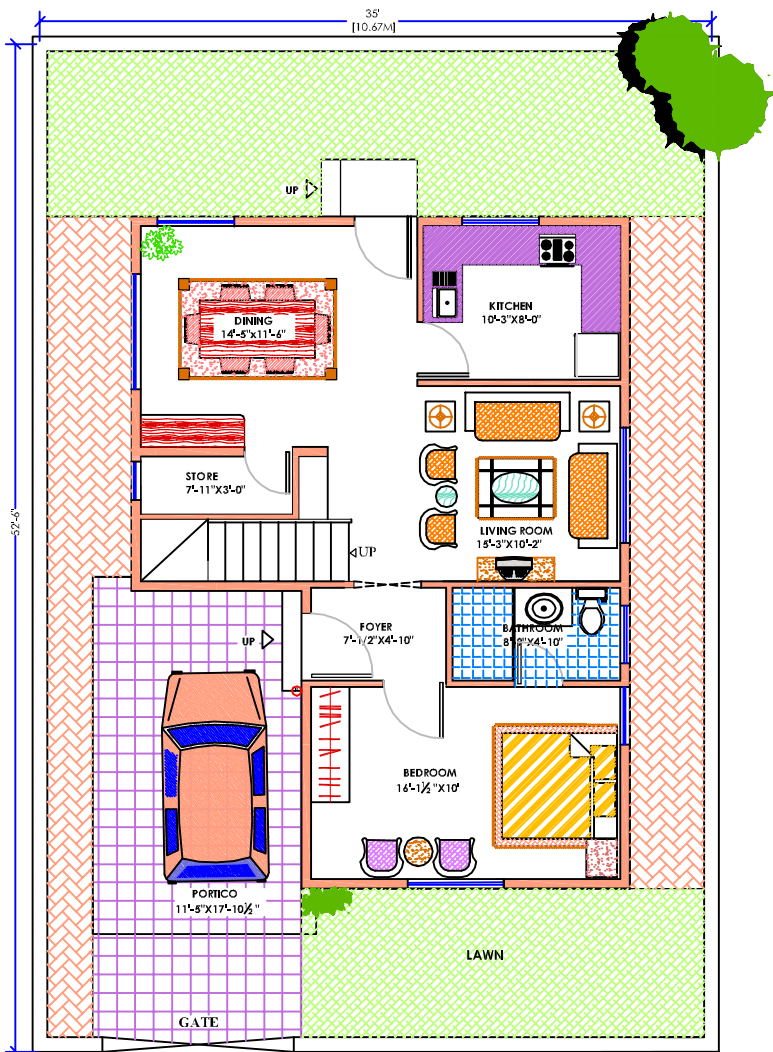

GROUND FLOOR PLAN