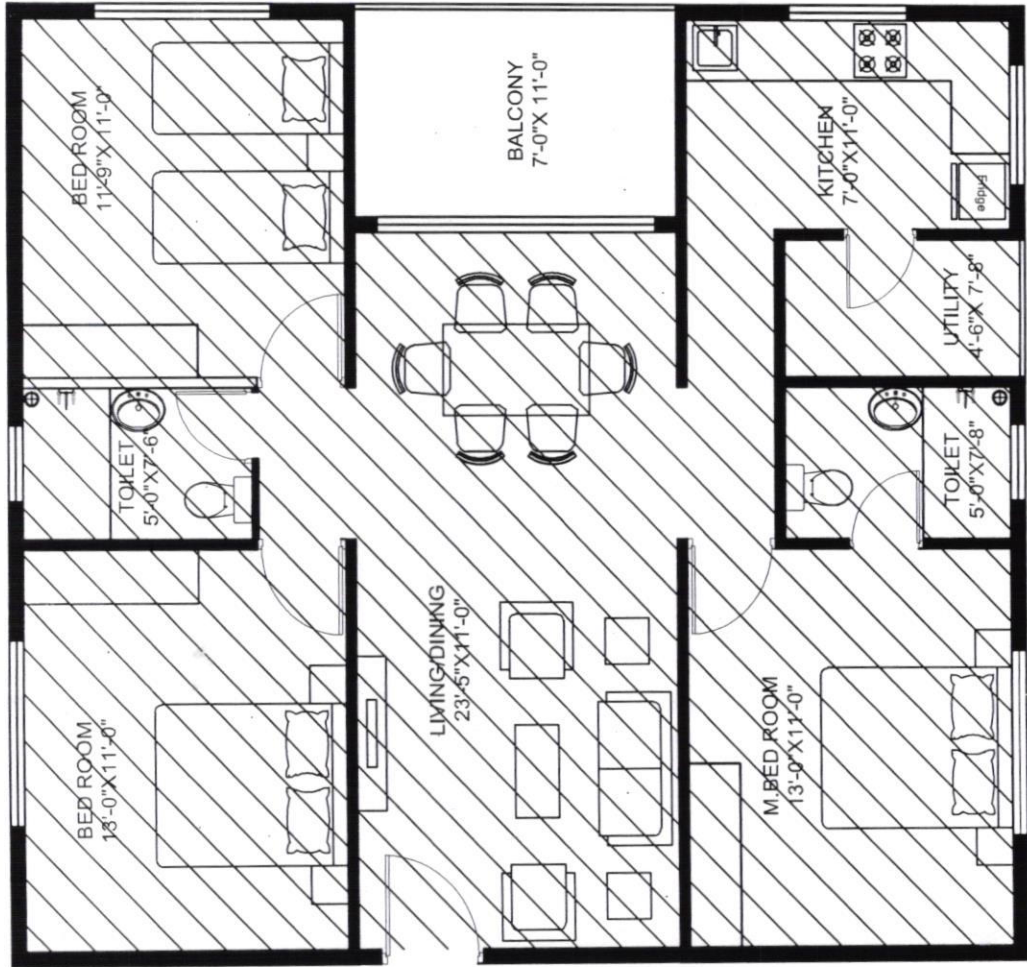

Area Statement confirmed by,
 Sign : _____
 Name : _____
 Date : _____

Super Builtup Area : 1360 sft
 Builtup Area : 1089 sft
 Carpet area : 945 sft

Description AREA STATEMENT TYPE-A2	Direction	North	Owners & Developers :	Modi Reality Mallapur LLP	Date :	20/01/2021	Promoted by	Modi Properties Pvt. Ltd.
			Project Name & Phase :	GMR	Prepared By :	Jayapratha		Phone:+91-40-66335551
					Approved By :	Soham Modi		
					Scale :	N.T.S		

F-101