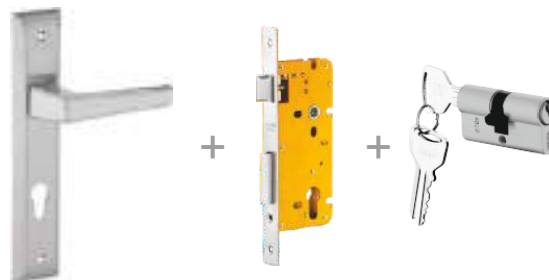

Handle Cylinder Option	Cylinder Sizes	
	60mm	70mm
Both Side Key	HL AI SS	HL AI 06 SS
Knob and Key	HL AI A SS	HL AI 07 SS
Coin and Knob	HL AI 02 SS	HL AI 08 SS
Mortise Latch	HL AI B SS	
Mortise Lever Lock (KY)	HL AI SS (KY)	
Without Cylinder	HL AI SS (W/O CL)	

ML Lock Set (e.g Atina)

Available as a set of 10" Mortise handles & mortise lock body (ML110) & with or without cylinder.

For ordering ML concept with variable cylinder options, use below mentioned product code system.

Handle Cylinder Option	Cylinder Sizes	
	60mm	70mm
Both Side Key	ML AI SS	ML AI 06 SS
Knob and Key	ML AI A SS	ML AI 07 SS
Coin and Knob	ML AI 02 SS	ML AI 08 SS
Without Cylinder	ML AI SS (W/O CL)	

ML OR Lock Set (e.g Atina)