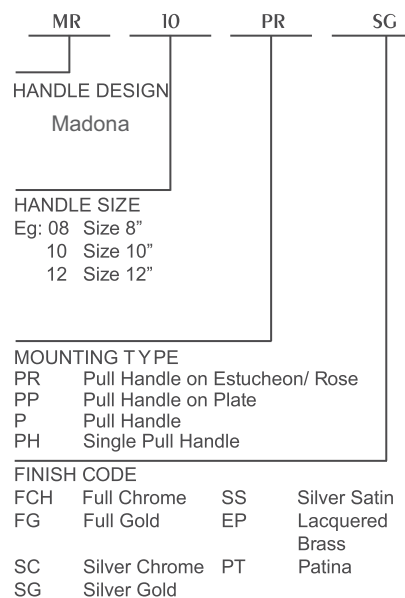

All disputes are subject to Delhi Court.

Price list version - 2018/19

Our Product Coding system

coding | LEVER HANDLES

coding | PULL HANDLES

coding | EURO PROFILE CYLINDERS

Euro Profile Brass Cylinder (both side key)
Euro Profile Brass Cylinder (one side knob & one side key)
Euro Profile Brass Cylinder (one side knob & one side emergency opening)