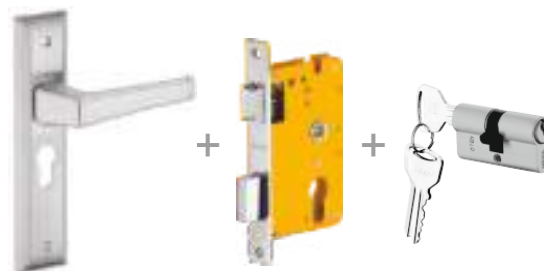

GUIDELINES FOR ORDERING LOCK SET

HL Lock Set (e.g Atina)

Available as a set of 8" mortise Handles & mortise lock body (ML 170) & with or without cylinder.

For ordering HL concept with variable cylinder options, use below mentioned product code system

Handle Cylinder Option	Cylinder Sizes	
	60mm	70mm
Both Side Key	HL AI SS	HL AI 06 SS
Knob and Key	HL AI A SS	HL AI 07 SS
Coin and Knob	HL AI 02 SS	HL AI 08 SS
Mortise Latch	HL AI B SS	
Mortise Lever Lock (KY)	HL AI SS (KY)	
Without Cylinder	HL AI SS (W/O CL)