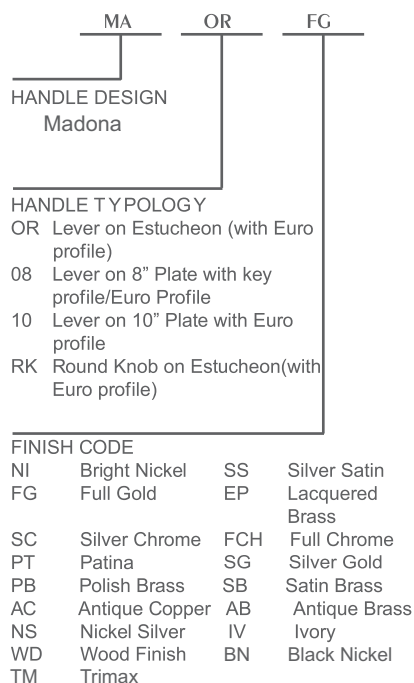

All disputes are subject to Delhi Court.

Price list version - 2018/19

Our Product Coding system

coding | LEVER HANDLES

coding | PULL HANDLES

coding | EURO PROFILE CYLINDERS

Euro Profile Brass Cylinder (both side key)
Euro Profile Brass Cylinder (one side knob & one side key)
Euro Profile Brass Cylinder (one side knob & one side emergency opening)